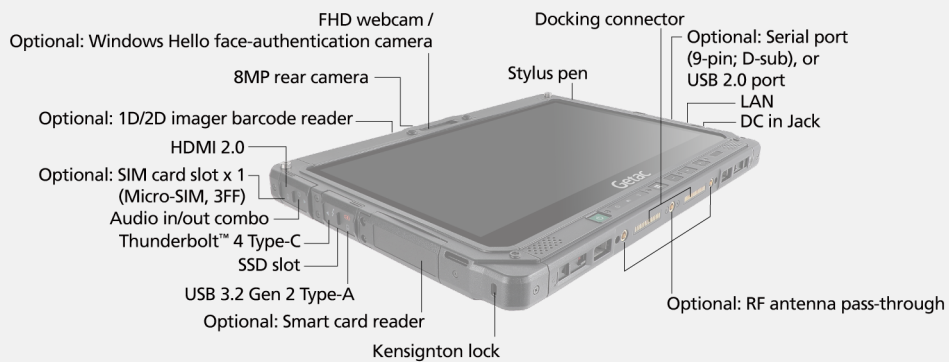

K120 FULLY RUGGED TABLET

- 11th Generation Intel® Core™ i7 / i5 vPro™ Processor
- 12.5" FHD LumiBond® display with Getac sunlight readable technology (1,200 nits) and capacitive touchscreen
- Enhanced enterprise security with optional Intel vPro, Windows Hello face-authentication camera, and multi-factor authentication options
- Multi-mode usage streamlined by extensive accessory selections
- LifeSupport™ battery swappable technology
- Thunderbolt™ 4 brings lightning speed and performance

K120 FULLY RUGGED TABLET

I/O Interfaces

Tablet

FHD webcam x 1 ⁱ
8M pixels auto focus rear camera x 1
Audio in/out combo x 1
DC in Jack x 1
USB 3.2 Gen 2 Type-A x 1
Thunderbolt™ 4 x 1
LAN (RJ-45) x 1
HDMI 2.0 x 1
Docking connector x 2
Optional: SIM card slot x 1 (Micro-SIM, 3FF)
Optional: Windows Hello face-authentication camera (front-facing) x 1 ⁱ
Optional: RF antenna pass-through for GPS, WWAN and WLAN

Optional keyboard dock:

DC in Jack x 1
USB 3.2 Gen 1 Type-A x 3
LAN (RJ45) x 1
HDMI 2.0 x 1
Display port 1.2 x 1
Serial port (9-pin; D-sub) x 1
Optional: RF antenna pass-through for GPS, WWAN and WLAN

Communication Interface

Information provided herewith is for reference only, available specification shall be subjected to quotation by request.

	Vehicle Dock for Tablet Mode	Vehicle Dock for Laptop Mode	Office Dock for Tablet Mode	Office Dock for Laptop Mode
Serial Port	1	1	1	1
VGA	1	1	1	1
Microphone	-	-	1	1
Audio Output	-	-	1	1
DC in Jack	1	1	1	1
USB	USB 2.0 x 3 USB 3.2 Gen 1 x 3	USB 2.0 x 3 USB 3.2 Gen 1 x 3	USB 2.0 x 2 USB 3.2 Gen 1 x 3	USB 2.0 x 2 USB 3.2 Gen 1 x 3
LAN	2	2	2	2
HDMI 2.0	1	1	1	1
RF Antenna Connector	3 (WWAN, WLAN, GPS)	3 (WWAN, WLAN, GPS)	-	-
Kensington Lock	1	1	1	1